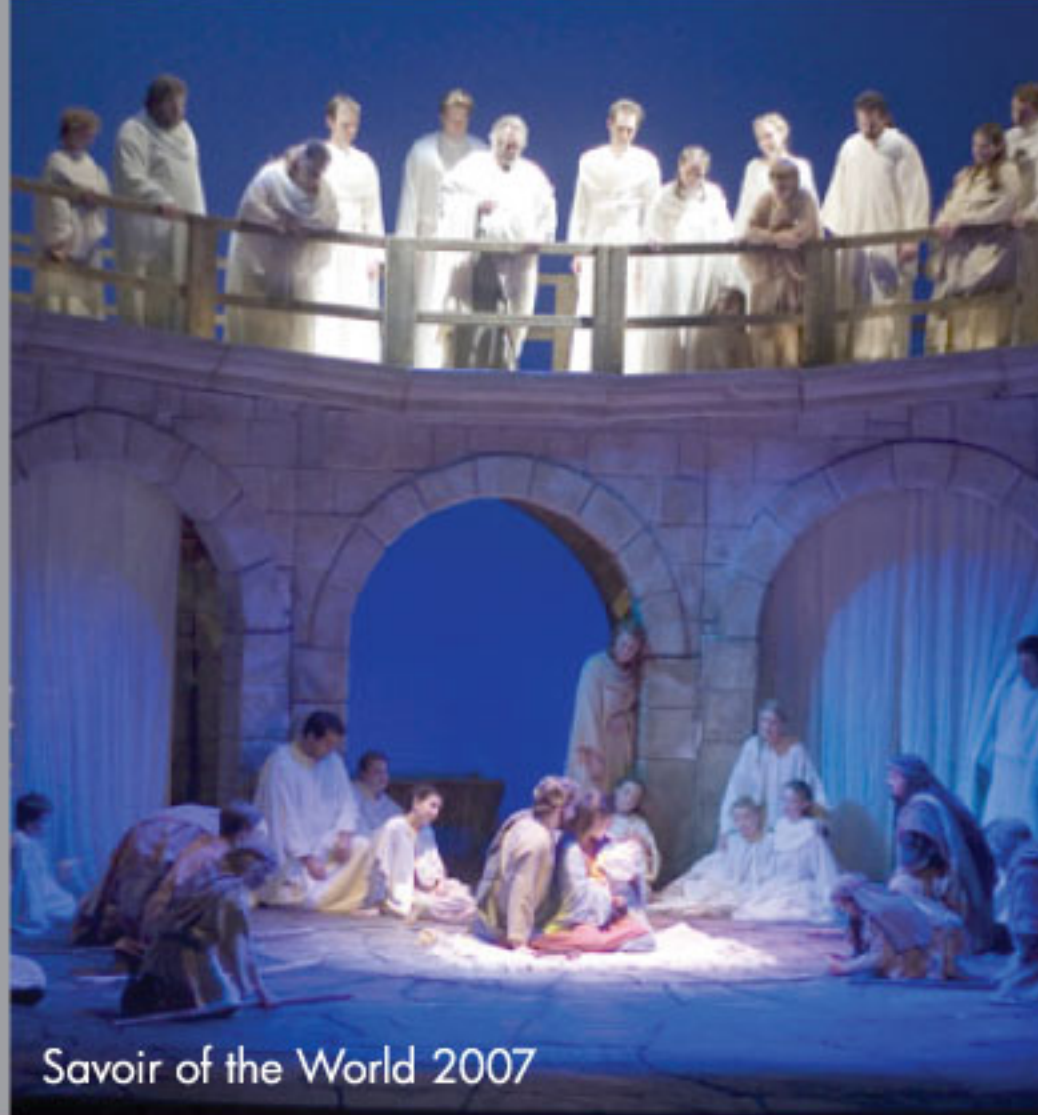

Savoir of the World 2007

Savoir of the World 2007

My Fair Lady 2005

Light of The World 2002

make a statement

The stories of the world are acted out on the stage. Scenic Solutions knows that high quality scenery should awe and engage an audience while contributing to the work of the performers. Many of our clients come to us with great ideas, but no way to visualize the ideas on stage. We work with you to flawlessly integrate the set, stage, and props into the perfect performance.